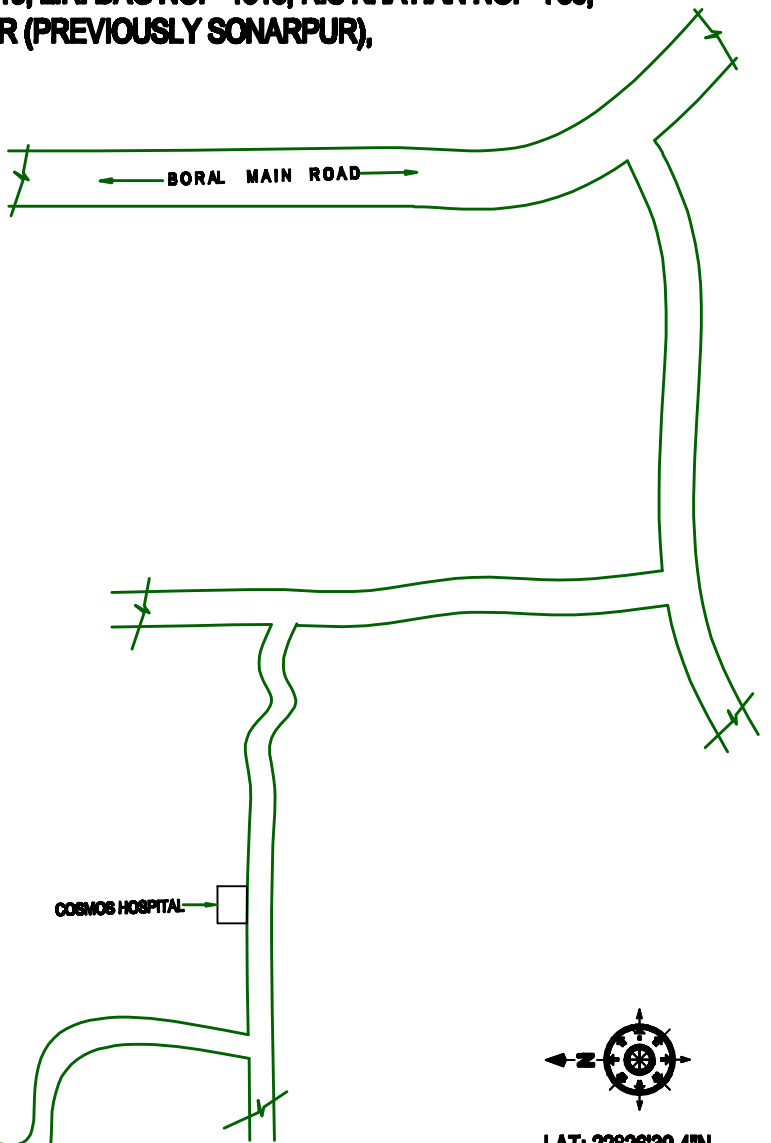

**SITE PLAN AT MOUZA - SRIPUR BAGHARGHOLE, J.L. NO. - 59, R.S. DAG NO. - 1919, L.R. DAG NO. - 1313, R.S KHATIAN NO. - 756, L.R. KHATIAN NO. - 1361, WARD NO. -32, HOLDING NO. -119, P.S.- NARENDRA PUR (PREVIOUSLY SONARPUR), DIST. - 24 PARGANA (S) UNDER RAJPUR SONARPUR MUNICIPALITY.**

LAT: 22°28'30.5"N  
LONG: 86°22'50.6"E

LAT: 22°28'30.2"N  
LONG: 86°22'50.6"E

LAT: 22°28'30.8"N  
LONG: 86°22'46.7"E

**SITE PLAN**

LAT: 22°28'39.2"N  
LONG: 86°22'46.7"E

LAT: 22°28'39.4"N  
LONG: 86°22'50.1"E

**LOCATION PLAN**